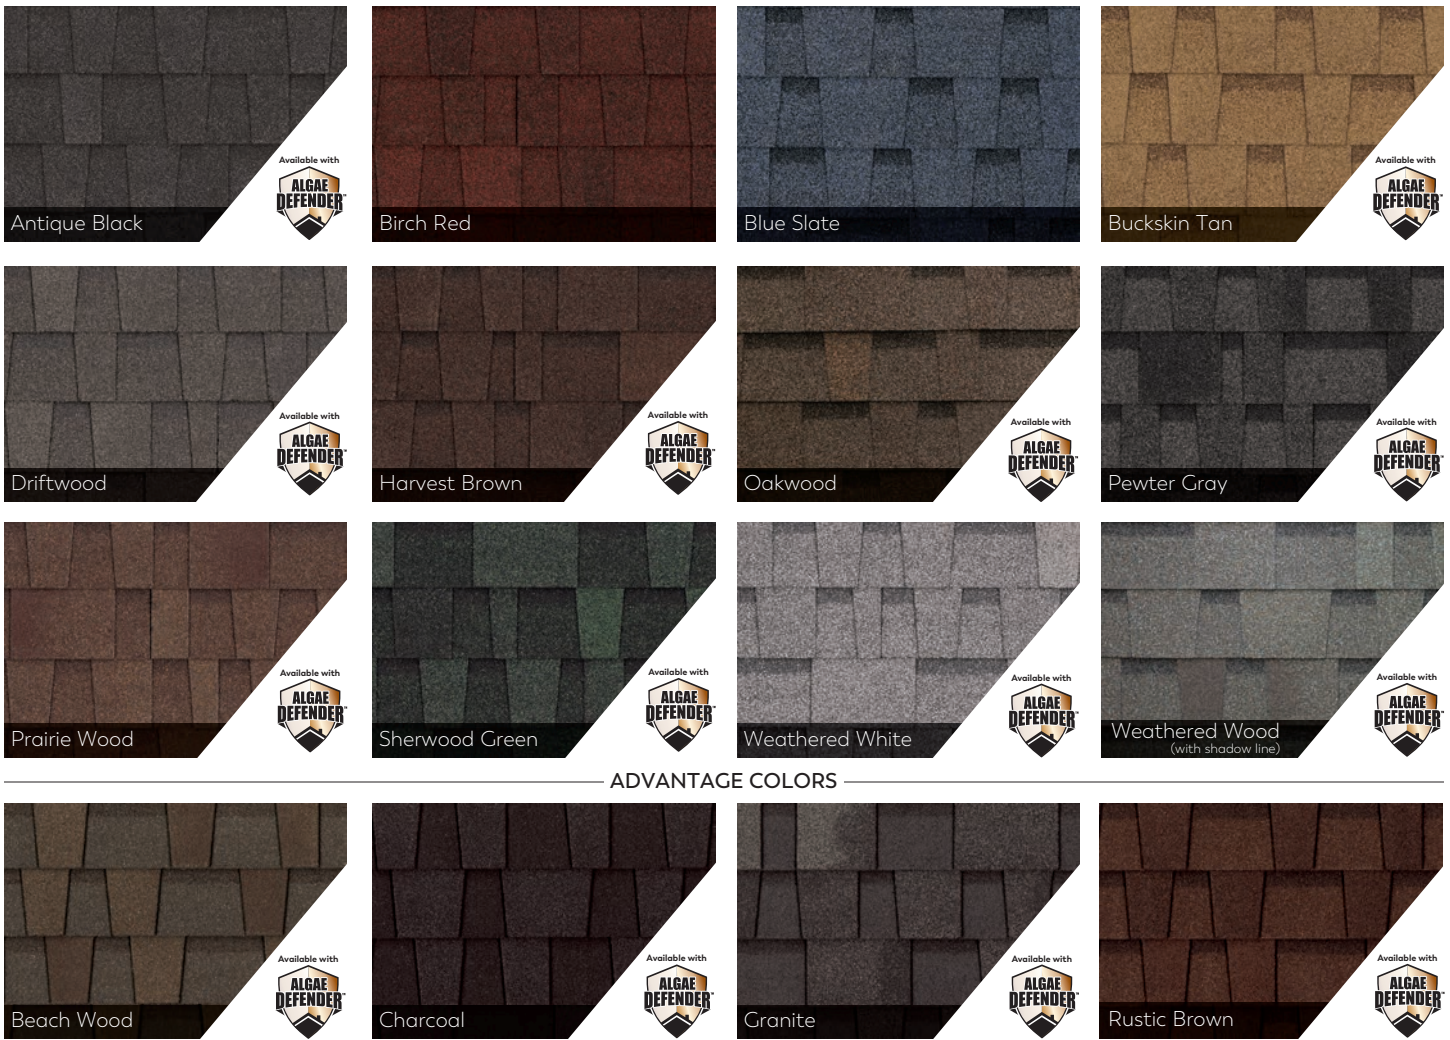

PABCO PRESTIGE™

LAMINATED FIBERGLASS SHINGLES

DESIGN PERFORMANCE.

PABCO Prestige™ is distinctively designed with performance in mind. This laminated fiberglass shingle provides a solution for the professional roofing contractor to fulfill the expansive needs of discerning homeowners. PABCO Prestige meets the highest performance standards while offering a spectrum of color choices that enhances the finish look of your project. Color shown: Antique Black

PABCO® Roofing Products
Exceptional People. Remarkable Products.®

— ADVANTAGE COLORS —

Printed colors shown in this brochure may vary from actual shingle colors. Color selection should be made with 2-3 full size shingles.